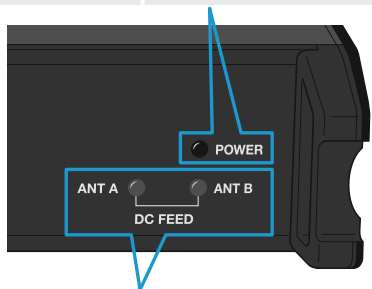

## Removing input module

## Connecting devices

## LEDs

ASA 3000 LED POWER

on

off

LED DC FEED DC to antennas

on

off