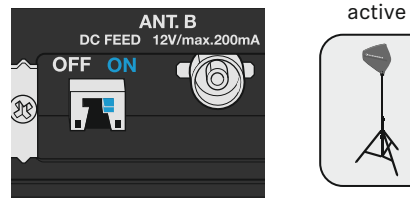

DC Feed

DC Feed on